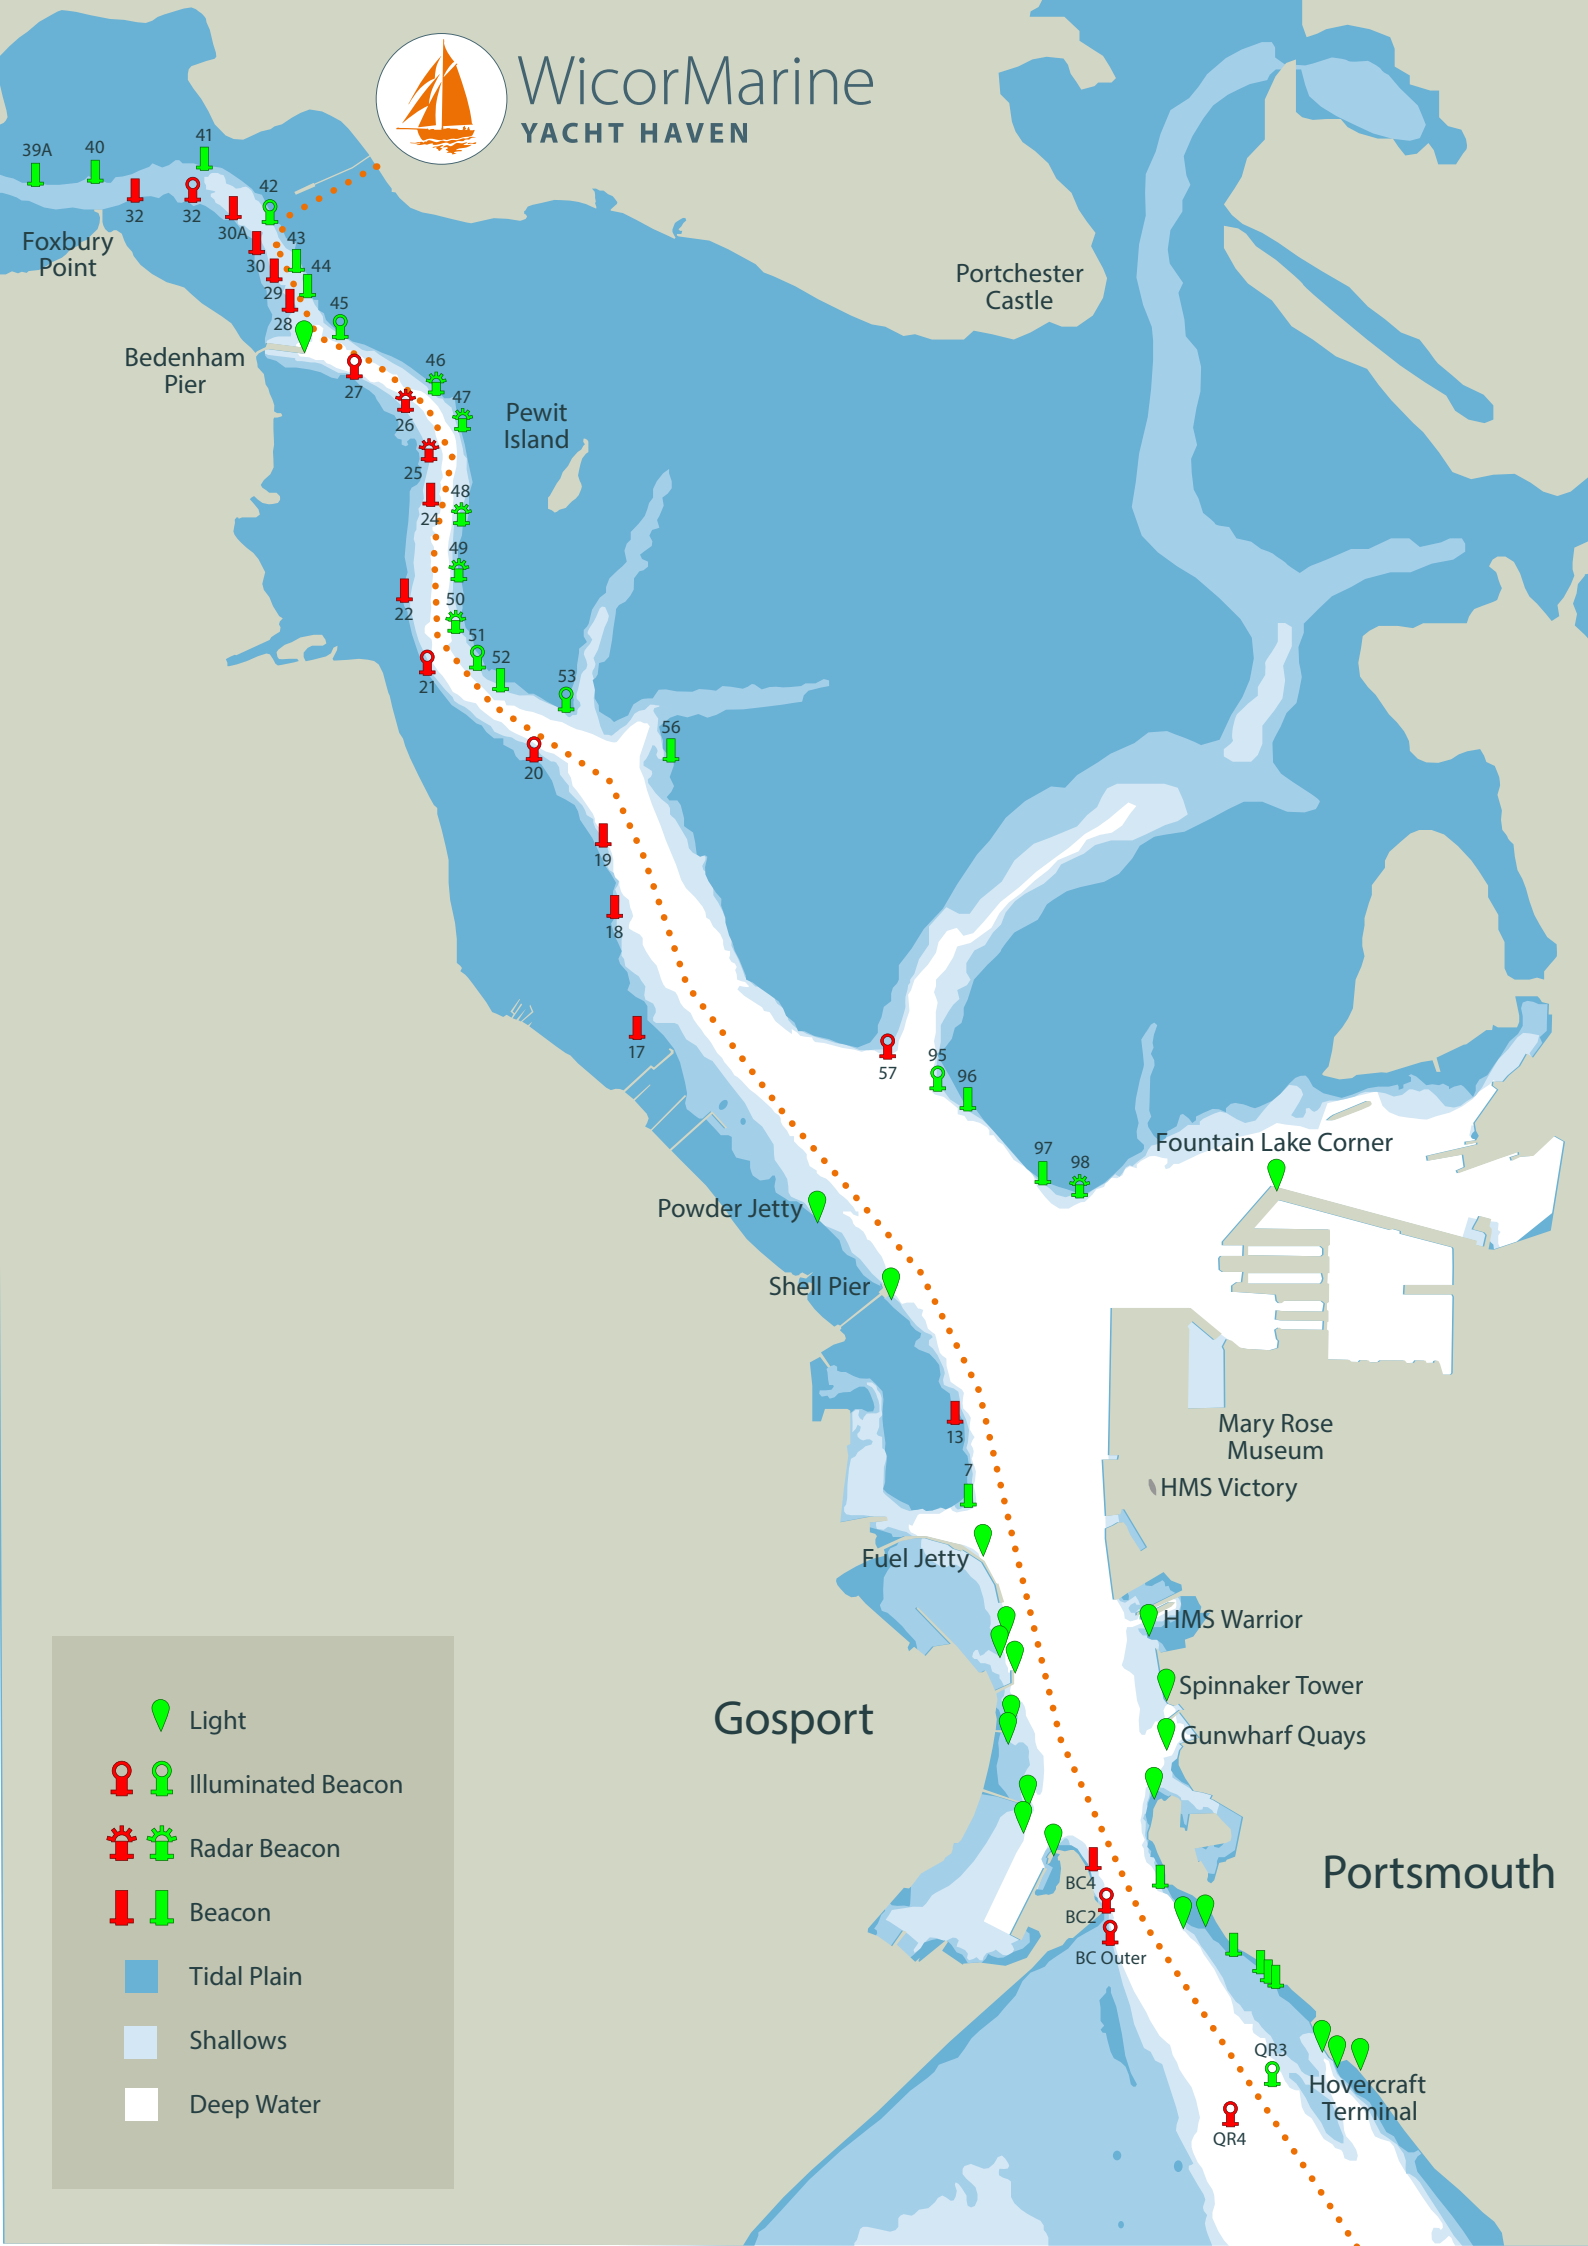

# WicorMarine YACHT HAVEN

39A 40  
Foxbury Point

Bedenham Pier

Pewit Island

Portchester Castle

Powder Jetty

Shell Pier

Fuel Jetty

Gosport

Fountain Lake Corner

Mary Rose Museum

HMS Victory

HMS Warrior

Spinnaker Tower

Gunwharf Quays

Portsmouth

BC4

BC2

BC Outer

QR3

QR4

Hovercraft Terminal

- Light
- Illuminated Beacon
- Radar Beacon
- Beacon
- Tidal Plain
- Shallows
- Deep Water